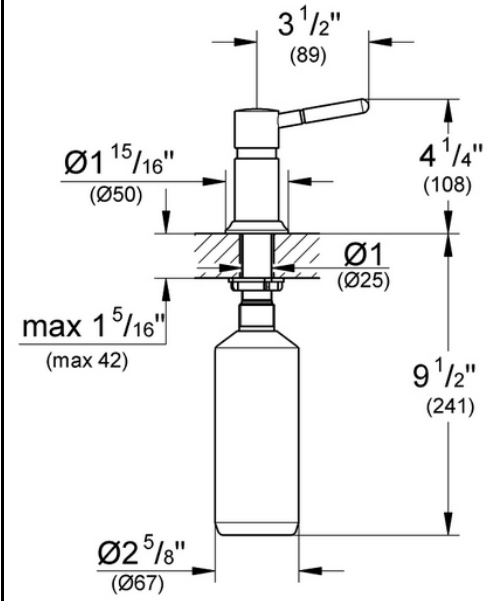

## SANITARY WARE SPECIFICATION SHEET

Item Descriptions	Grohe (Germany) Chrome plated and brass liquid soap dispenser; Capacity : 15oz	<p>Illustration/ Drawing</p>  
Dimensions	Spout Height: 89mm	
Model	28751001	
Material	Chrome Plated and Brass	
Manufacturer	Grohe (Germany)	
Source	Acme Sanitary Ware Co. Ltd Mr. Eric Wong/ Mr. Don Yuen	
Contact Tel/Fax	(852) 2388-7171 / (852) 2710-8012	
E-mail	acme@acmesanitary.com.hk	
Website	www.acmesanitary.com.hk	

**Product Description**  
 The Grohe In Sink Soap or Lotion Dispenser compliments the entire line of Grohe faucets.

- Brass Head and Flange
- One Piece Cartridge Pump Unit
- Capacity 15 oz.

**GROHE StarLight® surface composition**

**GROHE surface hardness**

Chrome PVD

**GROHE scratch resistance**

Chrome PVD

28751001 28751SD1

Note:

\* All information of the above is for reference only. No prior notice is made if any changes.